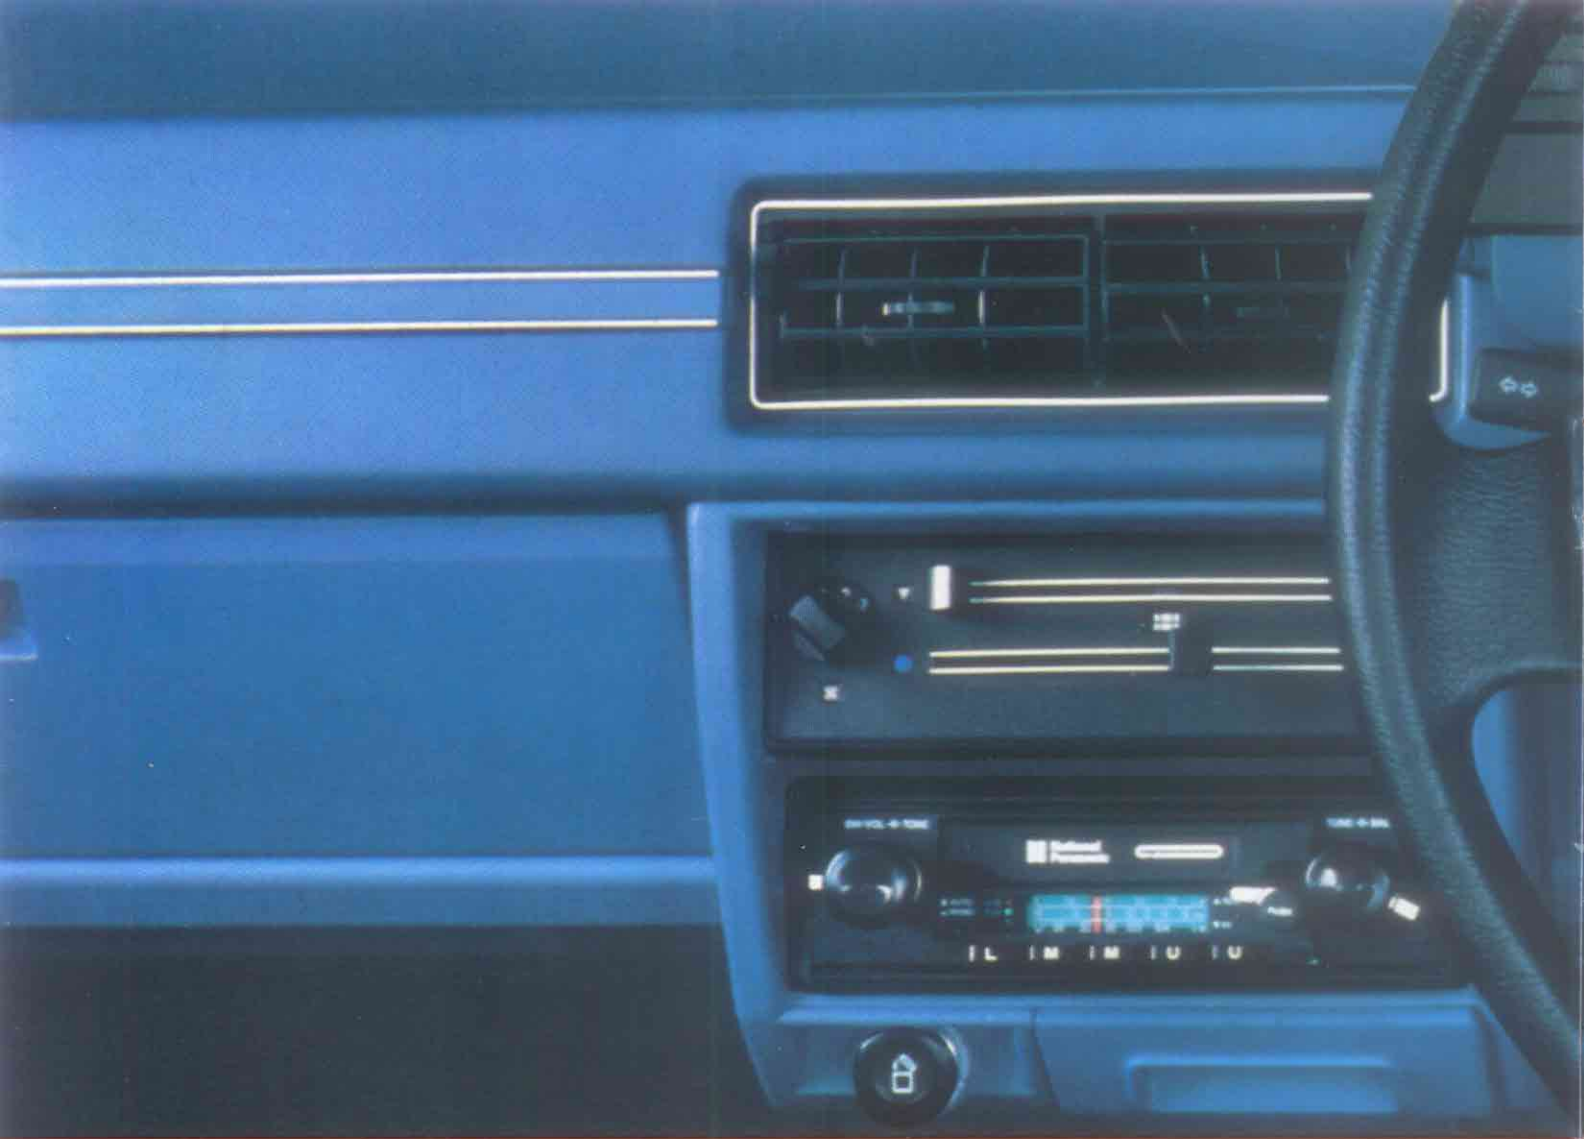

We thought of ways to entertain you...

1. National Panasonic. Manual tuning for Long, Medium and Stereo FM with Auto suppression unit. Stereo cassette player with fast forward and reverse wind. Auto reverse tape replay with full tone and balance control.

2. Blaupunkt Hamburg CR. Pre-selection on medium and long wave stations. Stereo cassette with fast forward wind. Pause Button. Full tone and balance control.

3. National Panasonic. Manual tuning for Long and Medium wave reception. Stereo cassette with fast forward and reverse wind. Full tone and balance control.

4. Blaupunkt Templehof C.R. Manual tuning on Medium

and Long wave stations. Stereo cassette with fast forward and reverse wind. Full tone and balance control.

5. Stereo Speakers. Choose from 4 1/2" square, 5 1/2" square or Dual Cone for door mounting, or Globe speakers for the rear.