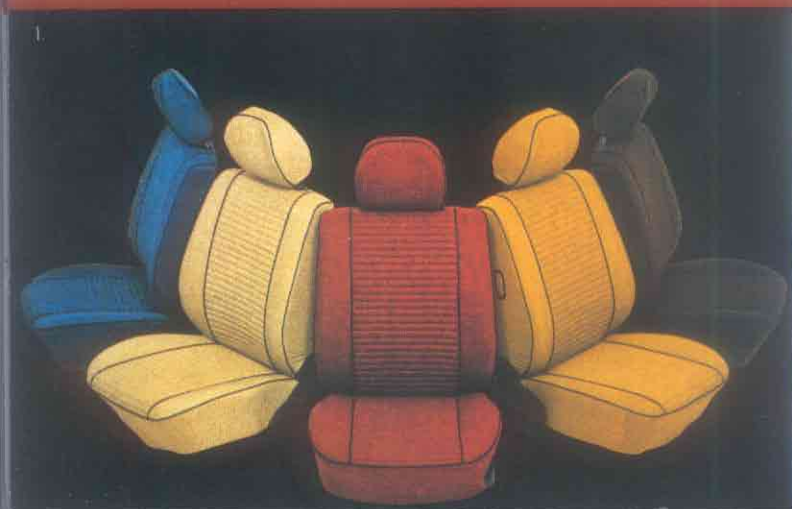

6. High intensity rear fog lamps for mounting above or below bumper.

7. Long range Halogen Fog Lamps. Available for all vehicles. Improve your visibility in poor conditions with Wipac 7 or Hella . 8.

We thought of some little extra touches...

1. Tailored seat trims. For most models. Machine washable, non-flammable. Available for front and rear seats.

2. Electric Aerials. Fully or Semi Automatic models for the ultimate in luxury.

3. Travel Rug. Tartan weave. 100% wool. Warm in all conditions.