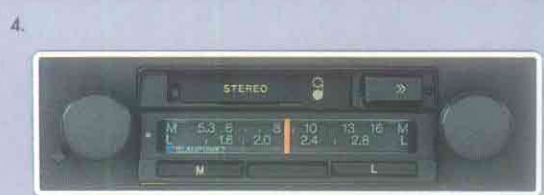

4. Blaupunkt Templehof C.R. Manual tuning on Medium

and Long wave stations. Stereo cassette with fast forward and reverse wind. Full tone and balance control.

5. Stereo Speakers. Choose from 4 1/2" square, 5 1/2" square or Dual Cone for door mounting, or Globe speakers for the rear.